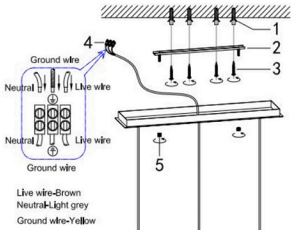

Specification of Installation

In order to ensure safety use, please notice the following items:

- Read and understand the whole Specification,
- Suitable for the use of 220-240V and 50-60Hz,
- Please wear gloves as installment and avoid rot on the surface of plating.
- Must be installed on the fixed places and be checked annually.
- Please turn off the lighting source by soft cloth as cleaning prohibited to use of rotted detergent.
- Please connect with the local sales service center when there are any abnormality.

CEILING PAN SIZE:

Product coding: потолочная база L600-3